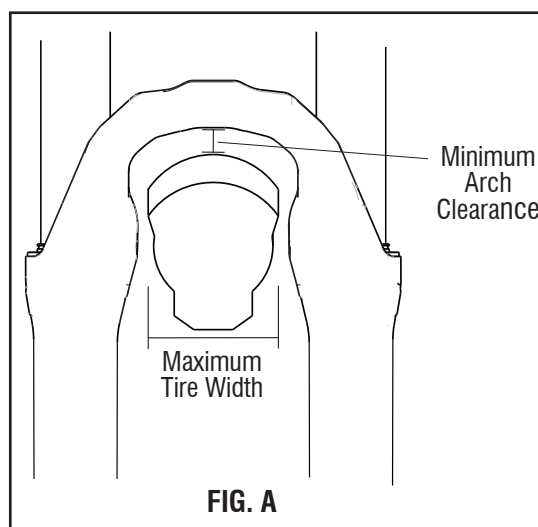

# MASTODON TIRE SIZING CHART

**WARNING**

**FAILURE TO FOLLOW THE TIRE CLEARANCE GUIDELINES COULD RESULT IN THE TIRE STRIKING THE CROWN/ARCH WHICH COULD CAUSE SERIOUS INJURY OR DEATH**

TIRE CLEARANCE			
	MINIMUM ARCH CLEARANCE	MAXIMUM TIRE WIDTH	MAXIMUM TIRE DIAMETER
<b>FORK MODEL</b>	<b>(SEE FIGURE A)</b>		<b>(SEE FIGURE B)</b>
MASTODON STD	26mm	131mm	758mm
MASTODON EXT	6mm	131mm	798mm

STD vs EXT RIDE HEIGHT & TRAVEL				
	MASTODON STD		MASTODON EXT	
Travel	Pro	Comp	Pro	Comp
80	-	492.5	-	513.2
100	511	511	531	530.3
120	531	530.6	551	550
140	551	551	571	571
150	561	-	581	-