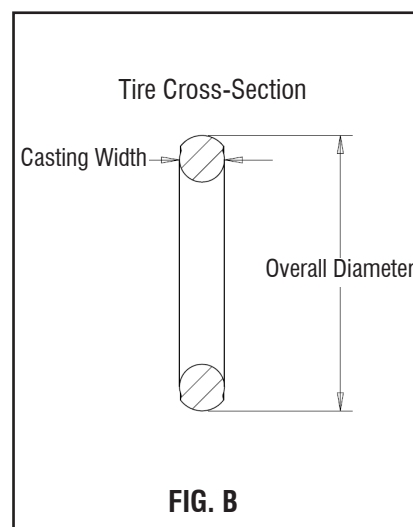

# MASTODON TIRE SIZING CHART

**WARNING**

**FAILURE TO FOLLOW THE TIRE CLEARANCE GUIDELINES COULD RESULT IN THE TIRE STRIKING THE CROWN/ARCH WHICH COULD CAUSE SERIOUS INJURY OR DEATH**

TIRE CLEARANCE			
	MINIMUM ARCH CLEARANCE	MAXIMUM TIRE WIDTH	MAXIMUM TIRE DIAMETER
<b>FORK MODEL</b>	<b>(SEE FIGURE A)</b>		<b>(SEE FIGURE B)</b>
MASTODON STD	26mm	131mm	758mm
MASTODON EXT	6mm	131mm	798mm

STD vs EXT RIDE HEIGHT & TRAVEL				
	MASTODON STD		MASTODON EXT	
Travel	Pro	Comp	Pro	Comp
80	-	492.5	-	513.2
100	511	511	531	530.3
120	531	530.6	551	550
140	551	551	571	571
150	561	-	581	-